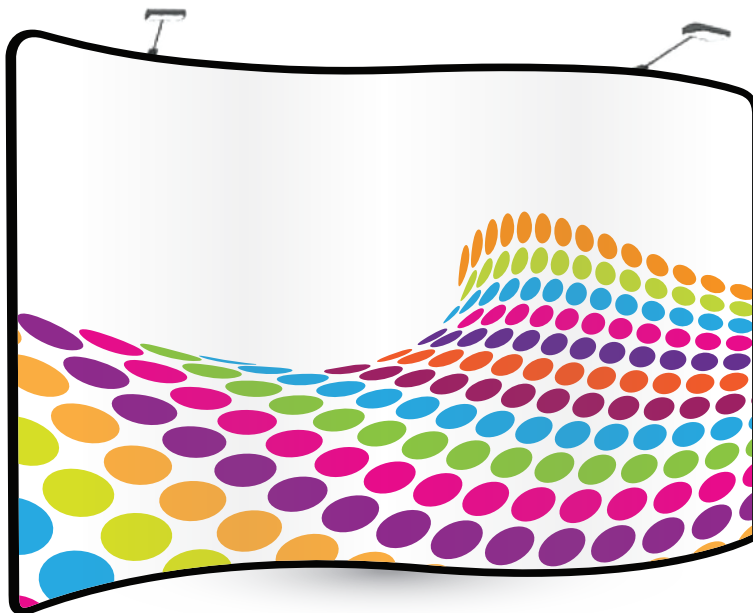

HOWTO TENSION FABRIC WALL S SHAPE

If can't snap when dismantle the frame, Pls push the tube forwardly, then push again.

OPTION

LIGHT (2pcs/set)
Weight: 3.5 LB (1.6 KG)

Graphic Size:

8ft : W.2650mm x H.2280mm

10ft : W.3150mm x H.2280mm

20ft : W.6350mm x H.2280mm