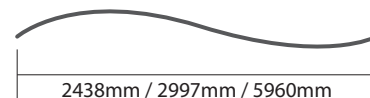

HOWTO TENSION FABRIC WALL S SHAPE

If can't snap when dismantle the frame, Pls push the tube forwardly, then push again.

OPTION

LIGHT (2pcs/set)
Weight: 3.5 LB (1.6 KG)

Graphic Size:

8ft : W.2650mm x H.2280mm

10ft : W.3150mm x H.2280mm

20ft : W.6350mm x H.2280mm