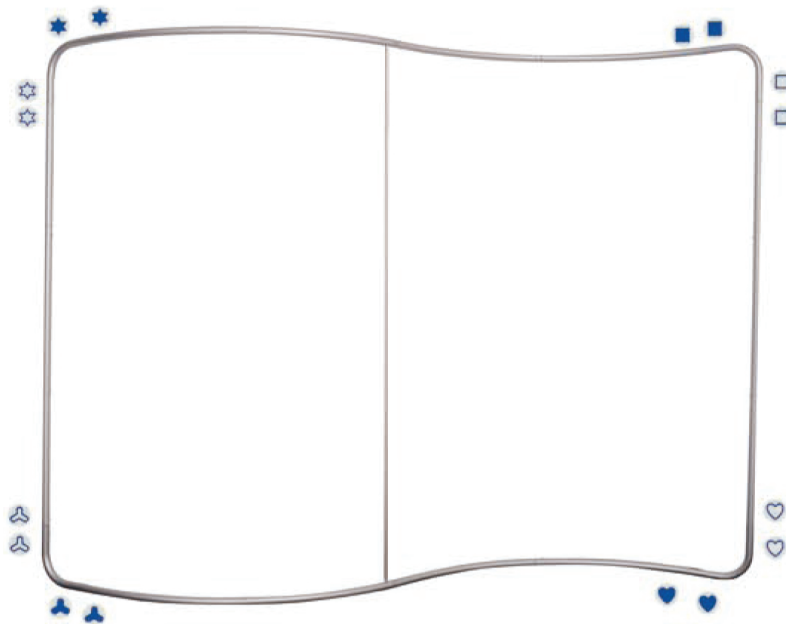

HOWTO TENSION FABRIC WALL S SHAPE

If can't snap when dismantle the frame, Pls push the tube forwardly, then push again.

OPTION

LIGHT (2pcs/set)
Weight: 3.5 LB (1.6 KG)

Graphic Size:

8ft : W.2650mm x H.2280mm

10ft : W.3150mm x H.2280mm

20ft : W.6350mm x H.2280mm